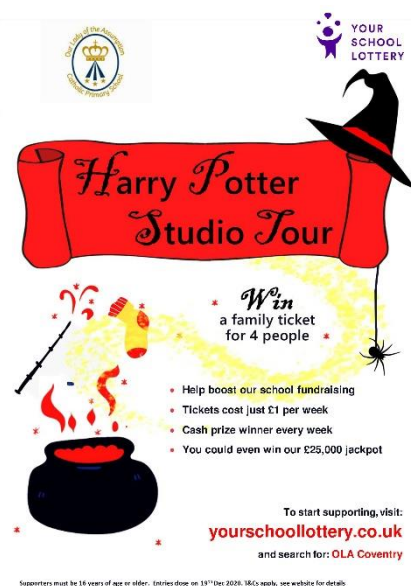

PTA NEWS

Wow what a difference a week makes! We have 7 new players for the School Lottery! That means we are now just 20 tickets away from our 50 ticket goal. Once we reach our 50 ticket goal we will achieve our target of raising £1,040 per year!

Can you help spread the word? Once ticket sales increase the guaranteed jackpot will also increase PLUS with the school closing earlier this year and with the cancellation of all our forthcoming fundraising events this is our only way of raising much needed funds for the PTA and ultimately for the pupils of OLA! During this challenging time we hope that you can continue to help us raise funds.

School Lottery

Next draw date: 26 September 2020

£25,000.00 JACKPOT and £8.40 Guaranteed Prize to 1 OLA supporter

Big Thanks to our latest School Lottery guaranteed prize winner who won £68.40 and then very generously donated it back to the school!

This half term Your School Lottery are giving away a family ticket for 4 to the HARRY POTTER STUDIO TOUR

To find out more and help support our lovely school please visit the following link:

<https://www.yourschoollottery.co.uk/lottery/school/our-lady-of-the-assumption-primary-school-coventry>

Future Fundraising

Bag2School November 2020 - following last year's clothing drive where we raised £95.50 we are hoping to beat it this year with YOUR help!

We all have clothing in our wardrobes that we haven't worn in ages! In a world of fast fashion, we now have a lot of stuff – but when it comes to a clear out what do you do to make sure the environment comes off best?

Bag2School has the answer – they have been helping schools for over 15 years and in the process paid out over £36 million to PTAs and Friends of School Groups and many other organisations. The More they Weigh the More they Pay!

More details to follow soon!