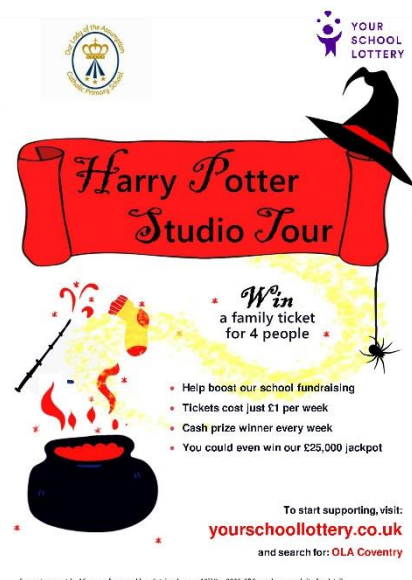

School Lottery

Next draw date: 19 September 2020

£25,000.00 JACKPOT and £6.90 Guaranteed Prize to 1 OLA supporter

Big Thanks to our latest School Lottery guaranteed prize winner who won £6.90 and then very generously donated it back to the school!

This half term Your School Lottery are giving away a family ticket for 4 to the HARRY POTTER STUDIO TOUR

To find out more and help support our lovely school please visit the following link:

<https://www.yourschoollottery.co.uk/lottery/school/our-lady-of-the-assumption-primary-school-coventry>

PTA Facebook Group

This is a friendly group, please feel free to join - <https://www.facebook.com/groups/OurLadyOfTheAssumptionPTA/> you will be asked your child's name and year group to confirm you are eligible for membership, please answer these so that approval can be granted to the group.

Contacting the PTA; via Facebook, email - pta@ourlady.coventry.sch.uk.

Ties

Please remember children need to wear ties to school.

Wraparound

There are a few **limited** spaces available in the before and after school sessions. Please contact the school office if you are interested in a place.

Drop-off and Pick-up times

	Drop-off	Pick-up
Reception	8.40am	3pm
Year 1 & Year 2	8.55am	3pm
Year 3 & Year 4	9.05am	3.10pm
Year 5 & Year 6	9.15am	3.20pm

Siblings will continue to be dropped off and picked up at your earliest slot.

Our Lady of the Assumption Catholic Primary School

Hawthorn Lane, Tile Hill, Coventry. CV4 9LB