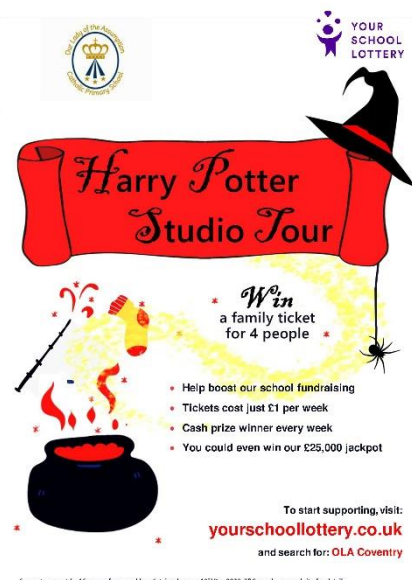

School Lottery

Next draw date: 3 October 2020

£25,000.00 JACKPOT and £9.90 Guaranteed Prize to 1 OLA supporter

Big Thanks to our latest School Lottery guaranteed prize winner who won £68.40 and then very generously donated it back to the school!

This half term Your School Lottery are giving away a family ticket for 4 to the HARRY POTTER STUDIO TOUR

To find out more and help support our lovely school please visit the following link:

<https://www.yourschoollottery.co.uk/lottery/school/our-lady-of-the-assumption-primary-school-coventry>

Future Fundraising

Bag2school November 2020 – we mentioned last week that a repeat clothing drive to raise money for the PTA fund would be taking place in November. We are pleased to confirm the date of collection will be 6th November from school. Look out for information nearer the time for what Bag2school will accept or head over to their website to take a look

<https://bag2school.com/what-we-collect>

We all have clothing in our wardrobes that we haven't worn in ages! In a world of fast fashion, we now have a lot of stuff – but when it comes to a clear out what do you do to make sure the environment comes off best?

Bag2School has the answer – they have been helping schools for over 15 years and in the process paid out over £36 million to PTAs and Friends of School Groups and many other organisations. The More they Weigh the More they Pay!

More details to follow soon!

PTA Facebook Group

This is a friendly group, please feel free to join - <https://www.facebook.com/groups/OurLadyOfTheAssumptionPTA/> you will be asked your child's name and year group to confirm you are eligible for membership, please answer these so that approval can be granted to the group.

Contacting the PTA; via Facebook, email - pta@ourlady.coventry.sch.uk.